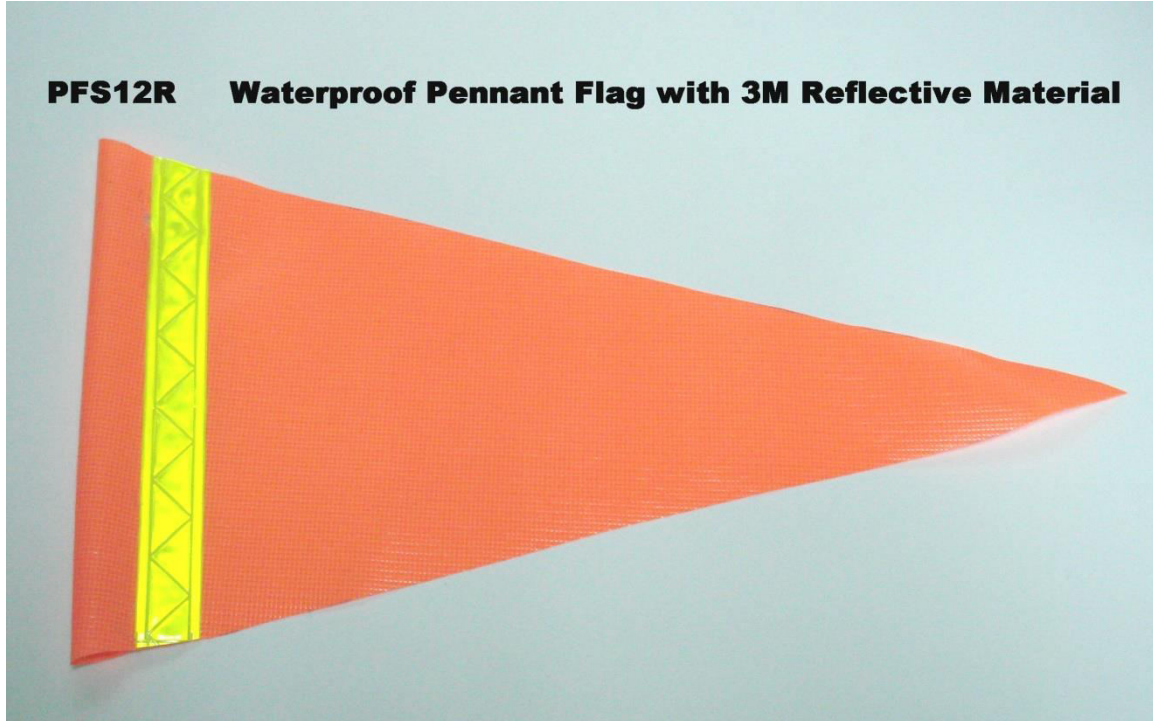

Box 10
Sooke, B.C. V9Z 0E4
info@canadasignal.ca

CANADA SIGNAL COMPANY
Safety and Environmental Innovations

T: 250.642.6604
F: 250.642.6605
www.canadasignal.ca

PFS12R

The PFS12R is an extreme service flag that is designed to withstand conditions where mud, dust and freezing temperatures occur.

This Flag works extremely well in high wind conditions.

The temperature range of the PFS12R is from -60 degrees Celsius to 130 degrees Celsius.

The 3M reflective strip provides an excellent means of marking in night conditions.